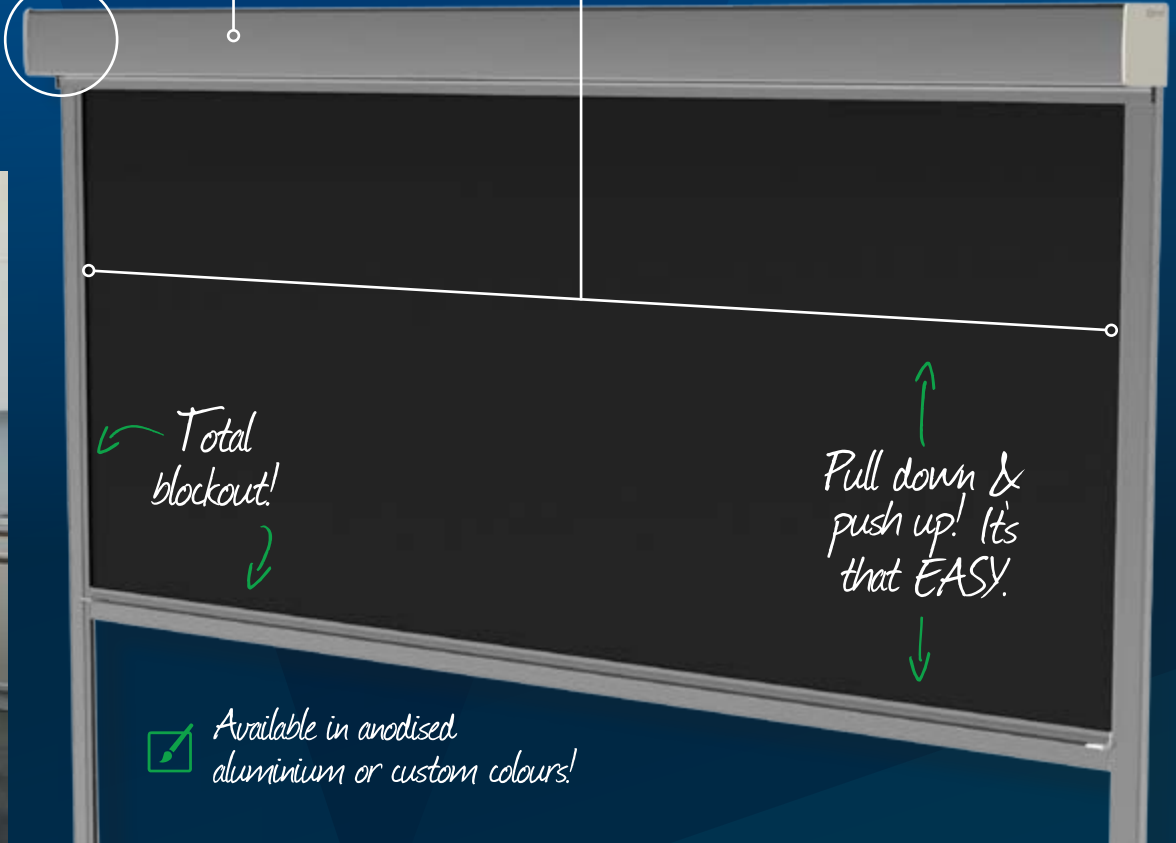

- NO CORDS OR CHAINS**
- CHILD SAFE**
- SUPERIOR INSULATION**
- FINGERTIP CONTROL**
- TOTAL BLOCKOUT**
- ECO FRIENDLY**

Open weave fabric allows you to enjoy the view as well.

PROVIDES SUN PROTECTION & SUPERIOR INSULATION

EXCEPTIONAL LIGHT BLOCKOUT

MANUAL OR ELECTRIC OPERATION

SMOOTH TRACK-GUIDED OPERATION

Smooth Operation

Ziptrak® Interior system are easy and safe to operate – no cords or chains. Using our specially engineered springs, the Ziptrak® Interior system glides up and down, stopping in any position. Electric operation as an option makes it even easier.

Stylish Pelmet

To complete the Ziptrak® Interior blind system, a stylish pelmet provides an attractive solution to suit any interior, improves the super quiet operation and results in greater value for your investment.

Track-Guided

The fabric edge is locked into small side tracks to ensure that there is no light and no flapping of blinds when the window is open. By creating a sealed space between the glass and blind, this minimises air escaping from the space, enhancing the insulation performance of your blinds and maximising your eco value!